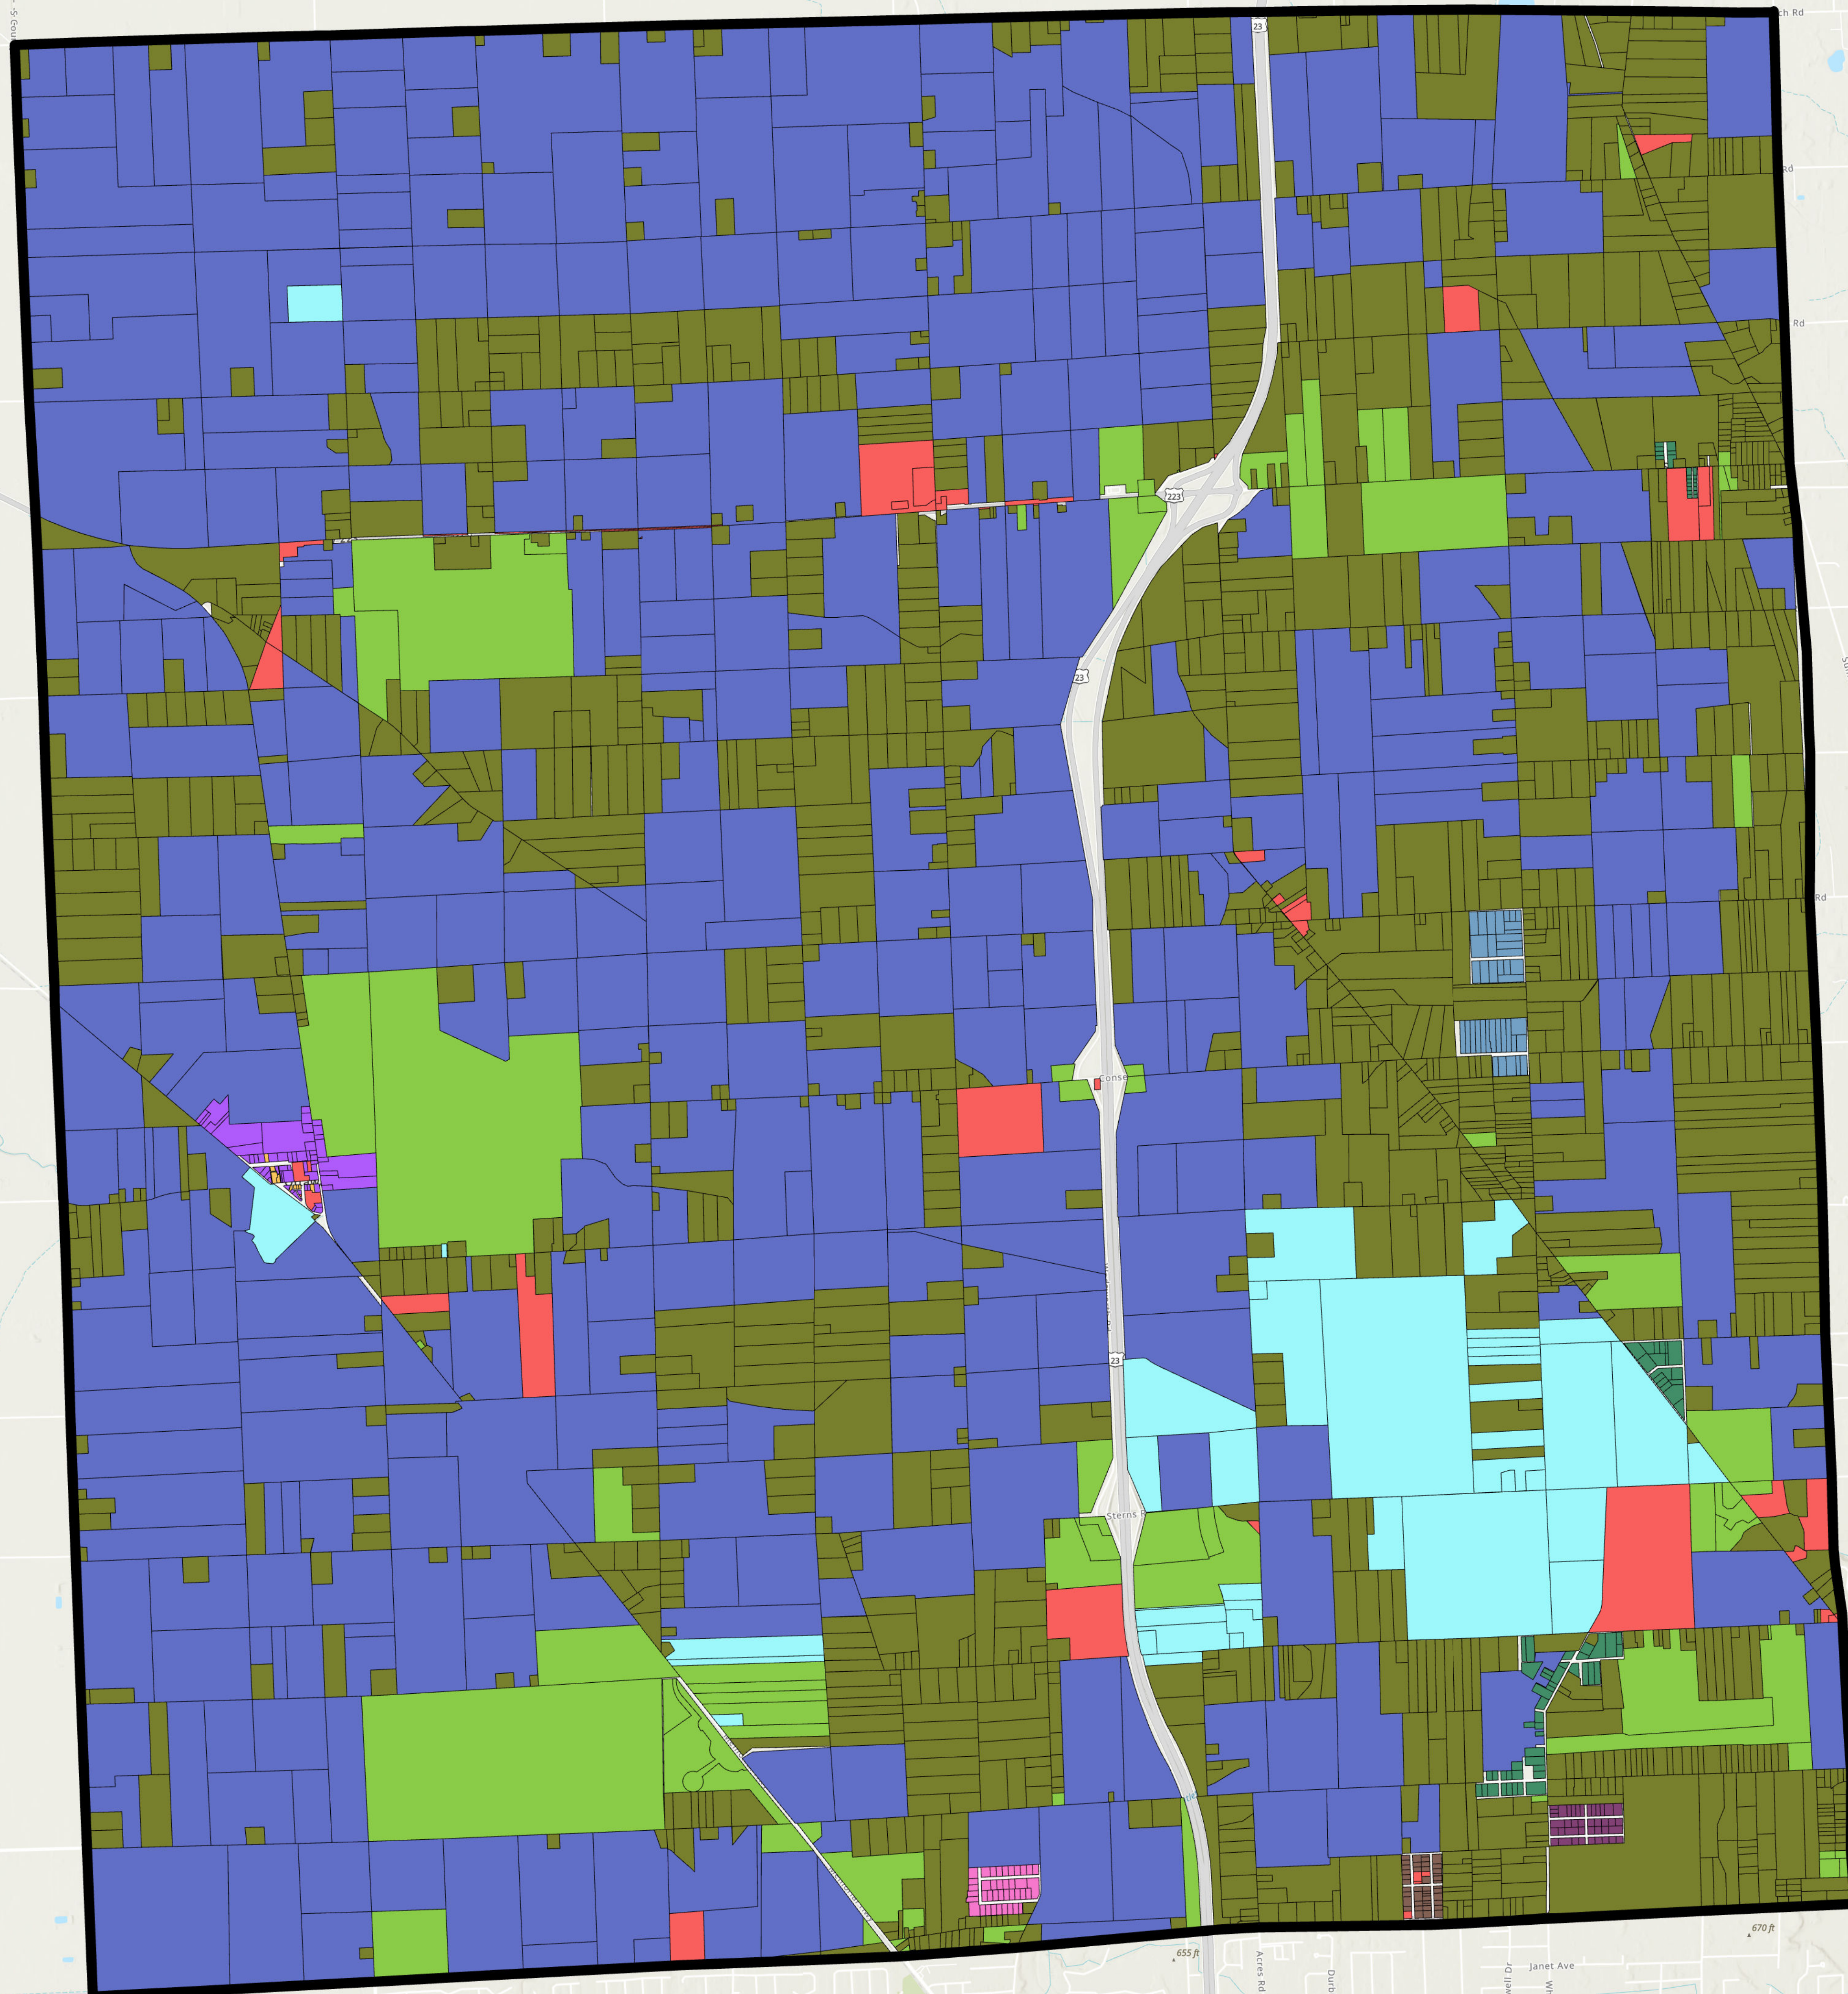

Whiteford Township ECF Descriptions

- AGRICULTURAL PROPERTIES**
- COMMERCIAL**
- EXEMPT PROPERTIES**
- INDUSTRIAL**
- ORCHARD GROVE**
- OTTAWA HEIGHTS**
- OTTAWALAKE COMMERCIALS**
- OTTAWA LAKE RESIDENTIAL**
- OUTLYING PLATTED RESIDENTIAL**
- RESIDENTIAL M&BS**
- WHITEFORD GARDENS**
- WOLVERINE GARDENS**